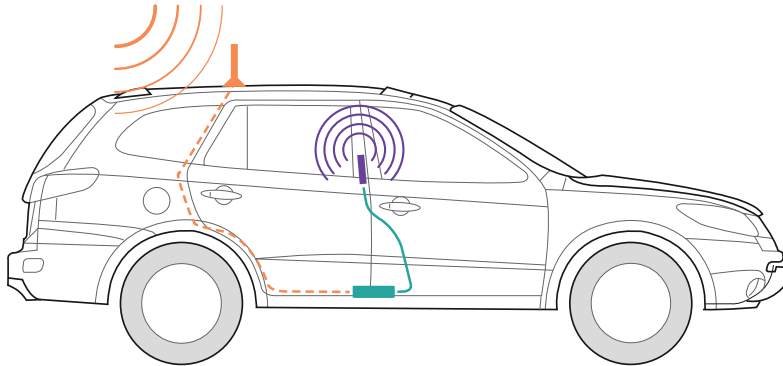

Installation